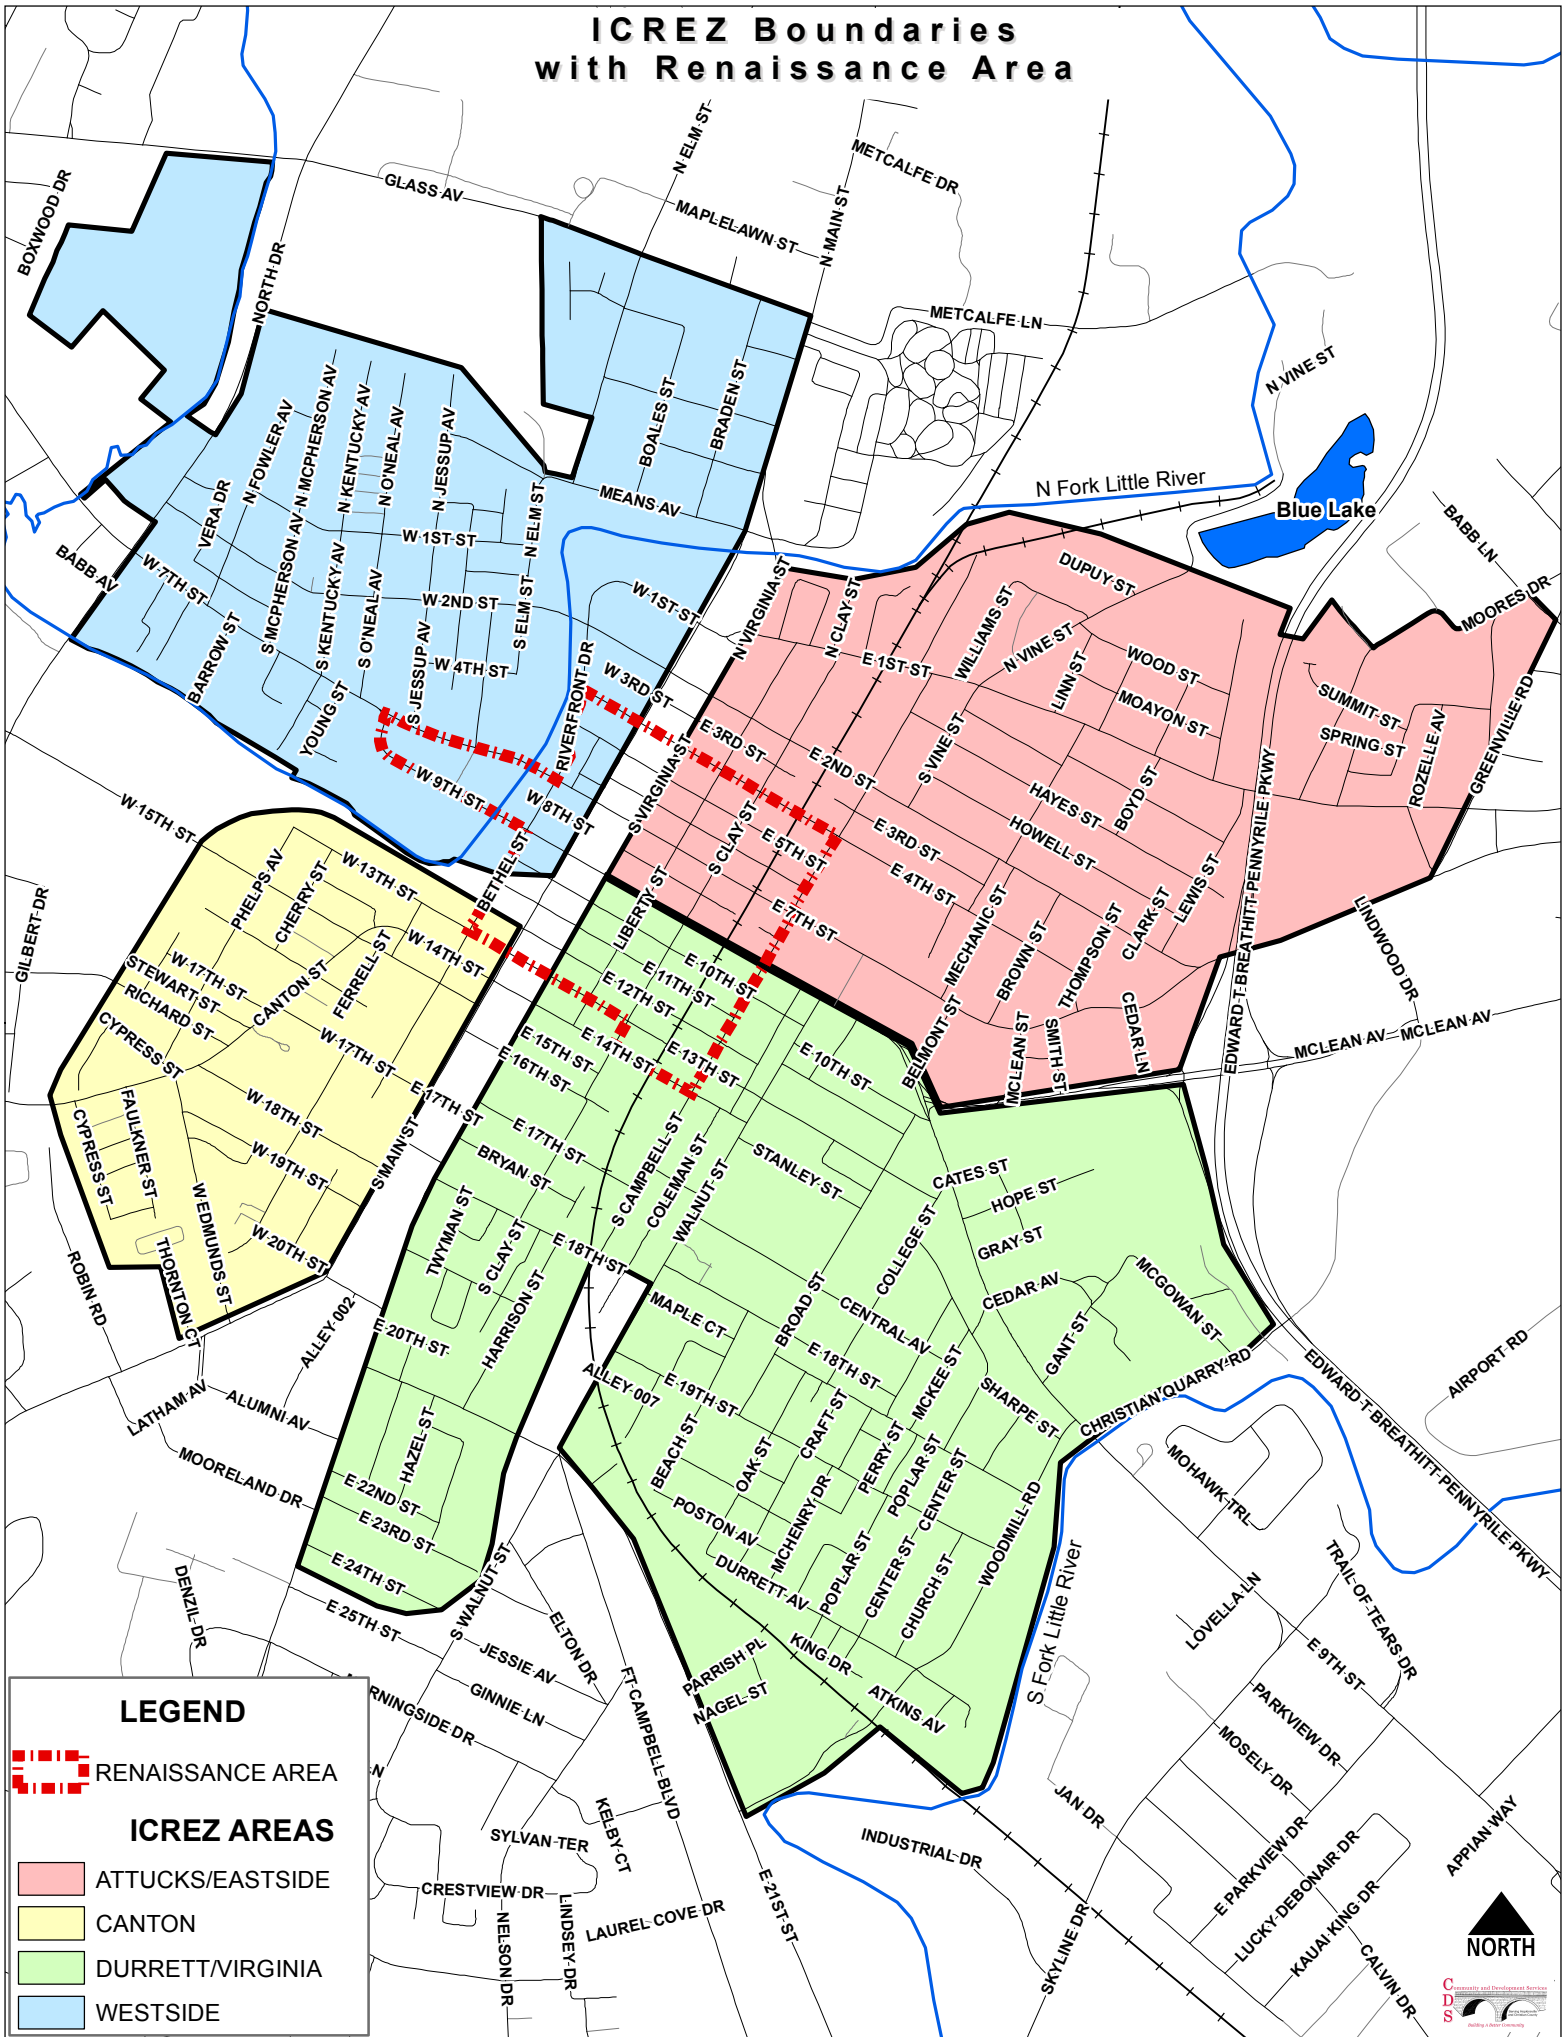

ICREZ Boundaries with Renaissance Area

LEGEND

RENAISSANCE AREA

ICREZ AREAS

- ATTUCKS/EASTSIDE
- CANTON
- DURRETT/VIRGINIA
- WESTSIDE