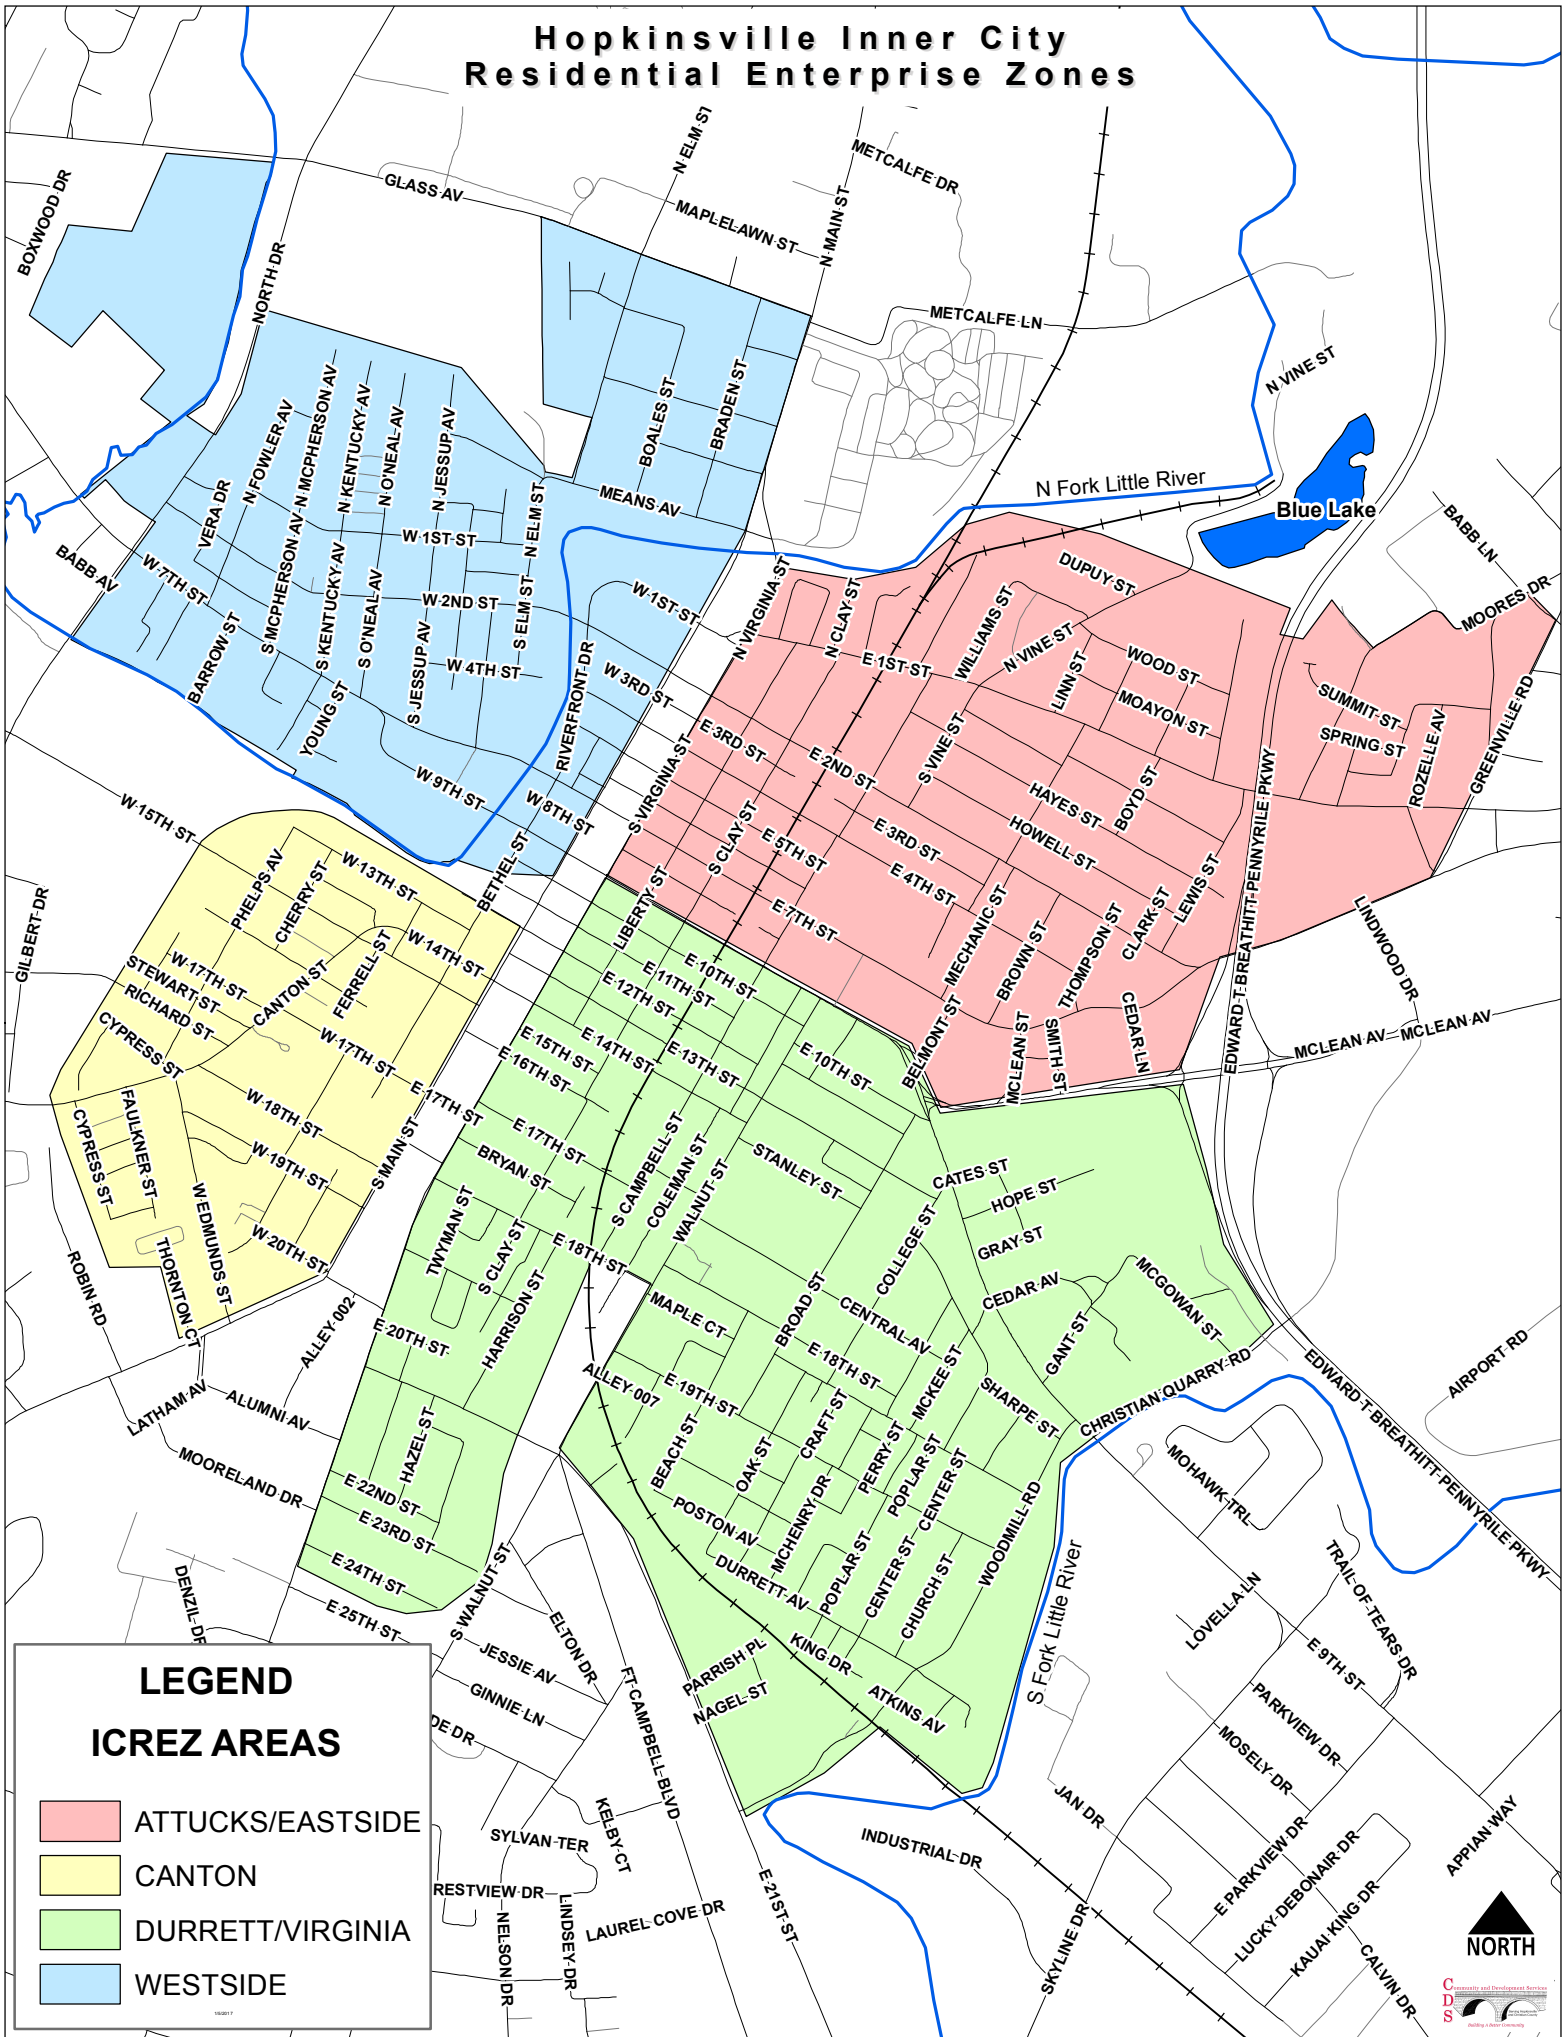

Hopkinsville Inner City Residential Enterprise Zones

LEGEND

ICREZ AREAS

- ATTUCKS/EASTSIDE
- CANTON
- DURRETT/VIRGINIA
- WESTSIDE