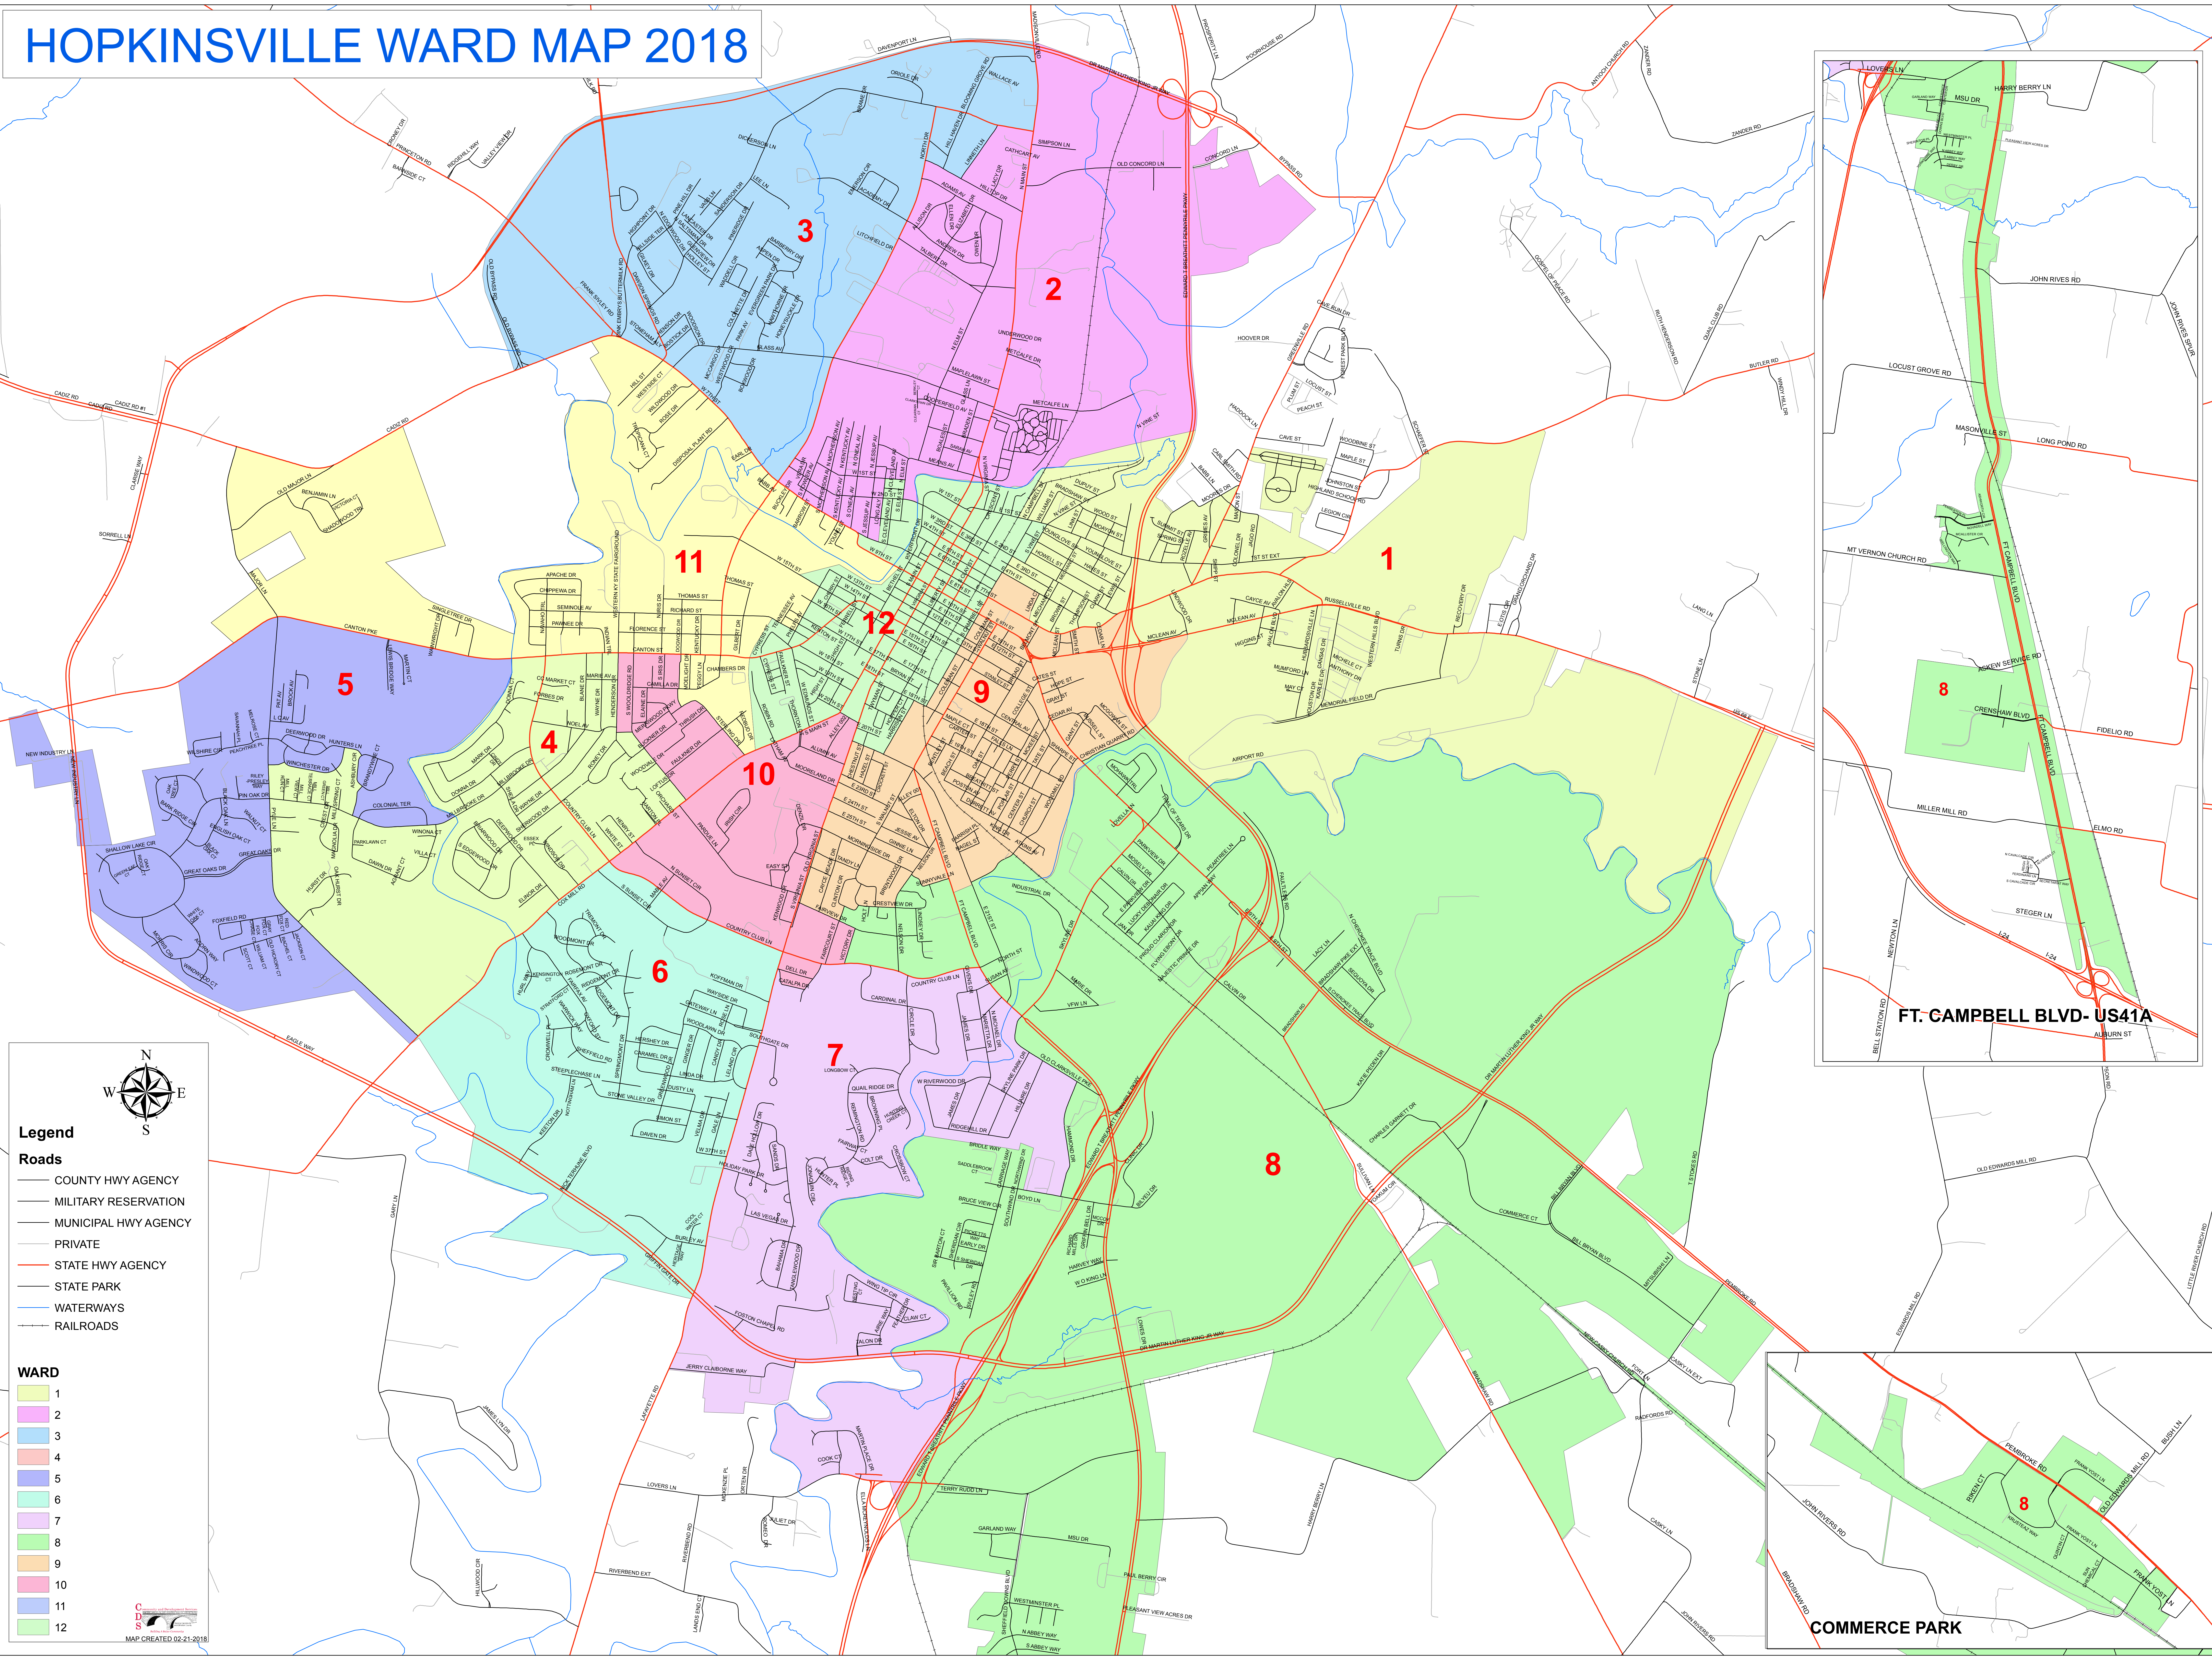

HOPKINSVILLE WARD MAP 2018

Legend

Roads

- COUNTY HWY AGENCY
- MILITARY RESERVATION
- MUNICIPAL HWY AGENCY
- PRIVATE
- STATE HWY AGENCY
- STATE PARK
- WATERWAYS
- RAILROADS

WARD

- 1
- 2
- 3
- 4
- 5
- 6
- 7
- 8
- 9
- 10
- 11
- 12