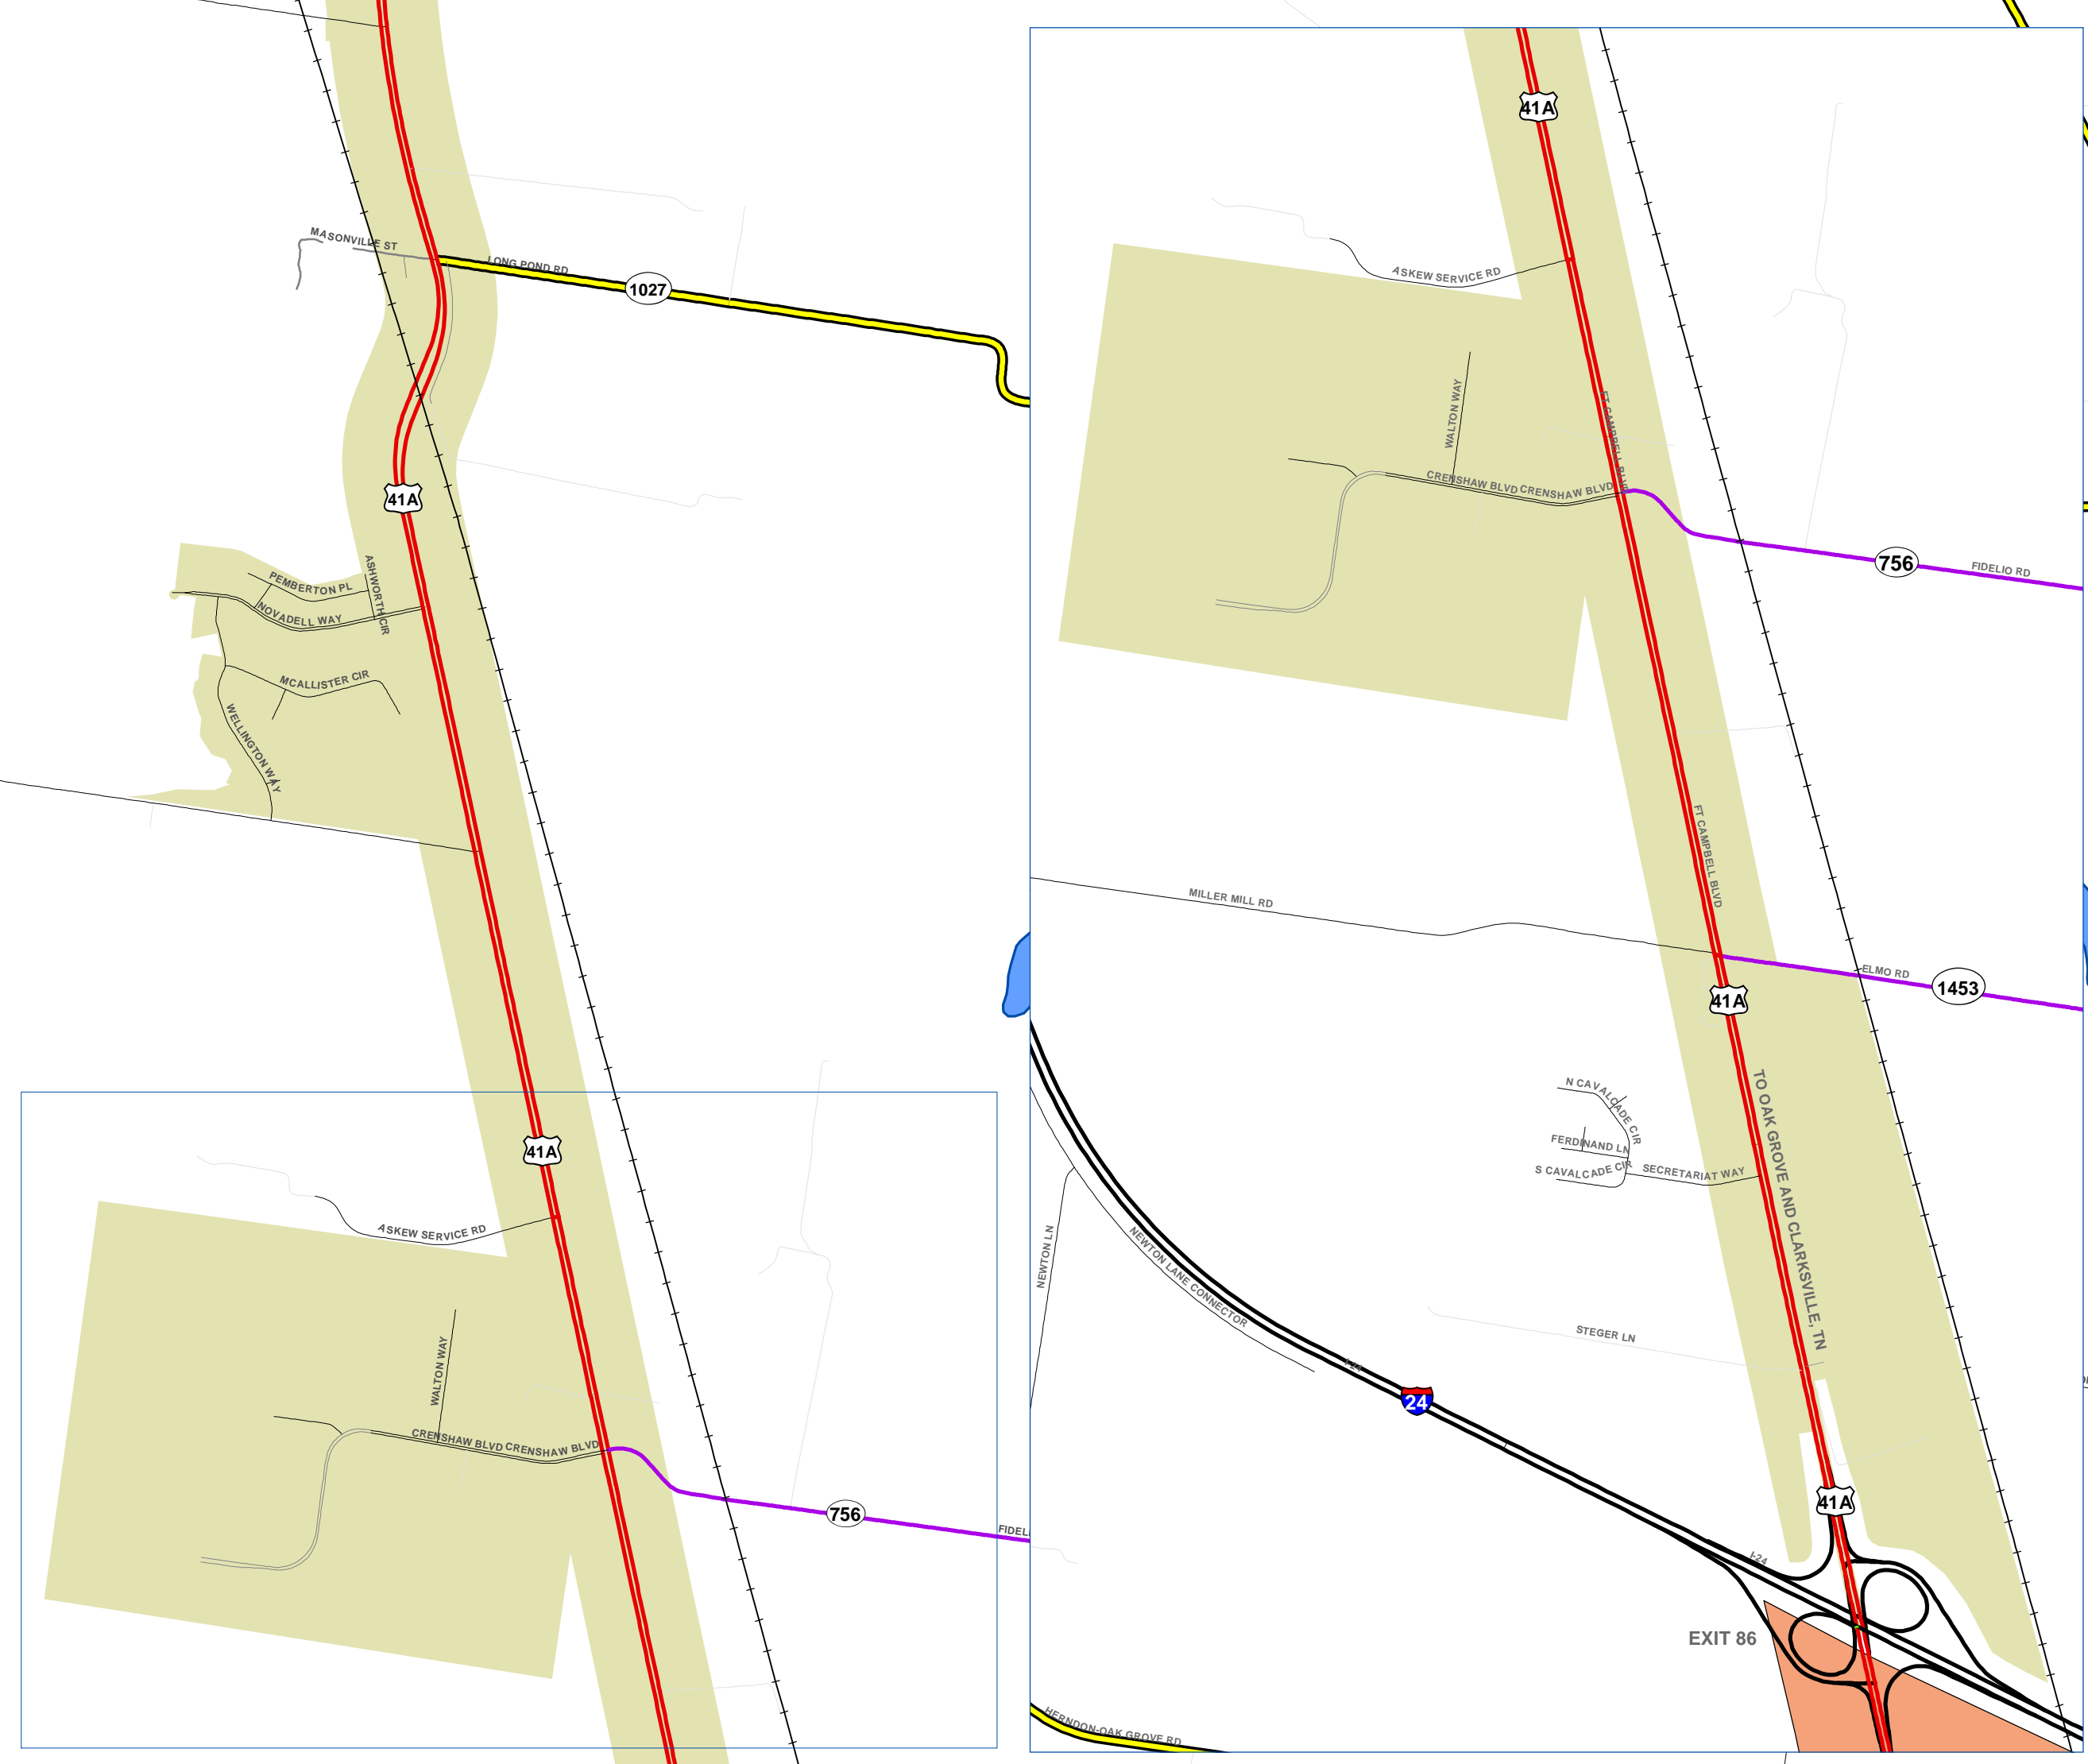

Legend

State Primary Road System

- Interstate
- Paved or Concrete
- Paved or Gravel
- Paved
- Private
- Parkway
- Rural Secondary
- State Primary
- Supplemental Road
- State Secondary
- Unimproved

- Orange: Oak Grove Limits
- Purple: Pembroke Limits
- Olive Green: Hopkinsville Limits
- Blue: Rivers and Streams
- Light Blue: Lakes and Ponds

Hopkinsville
 KY

Corporate Limits Map 2018

**HOPKINSVILLE,
 CHRISTIAN COUNTY**